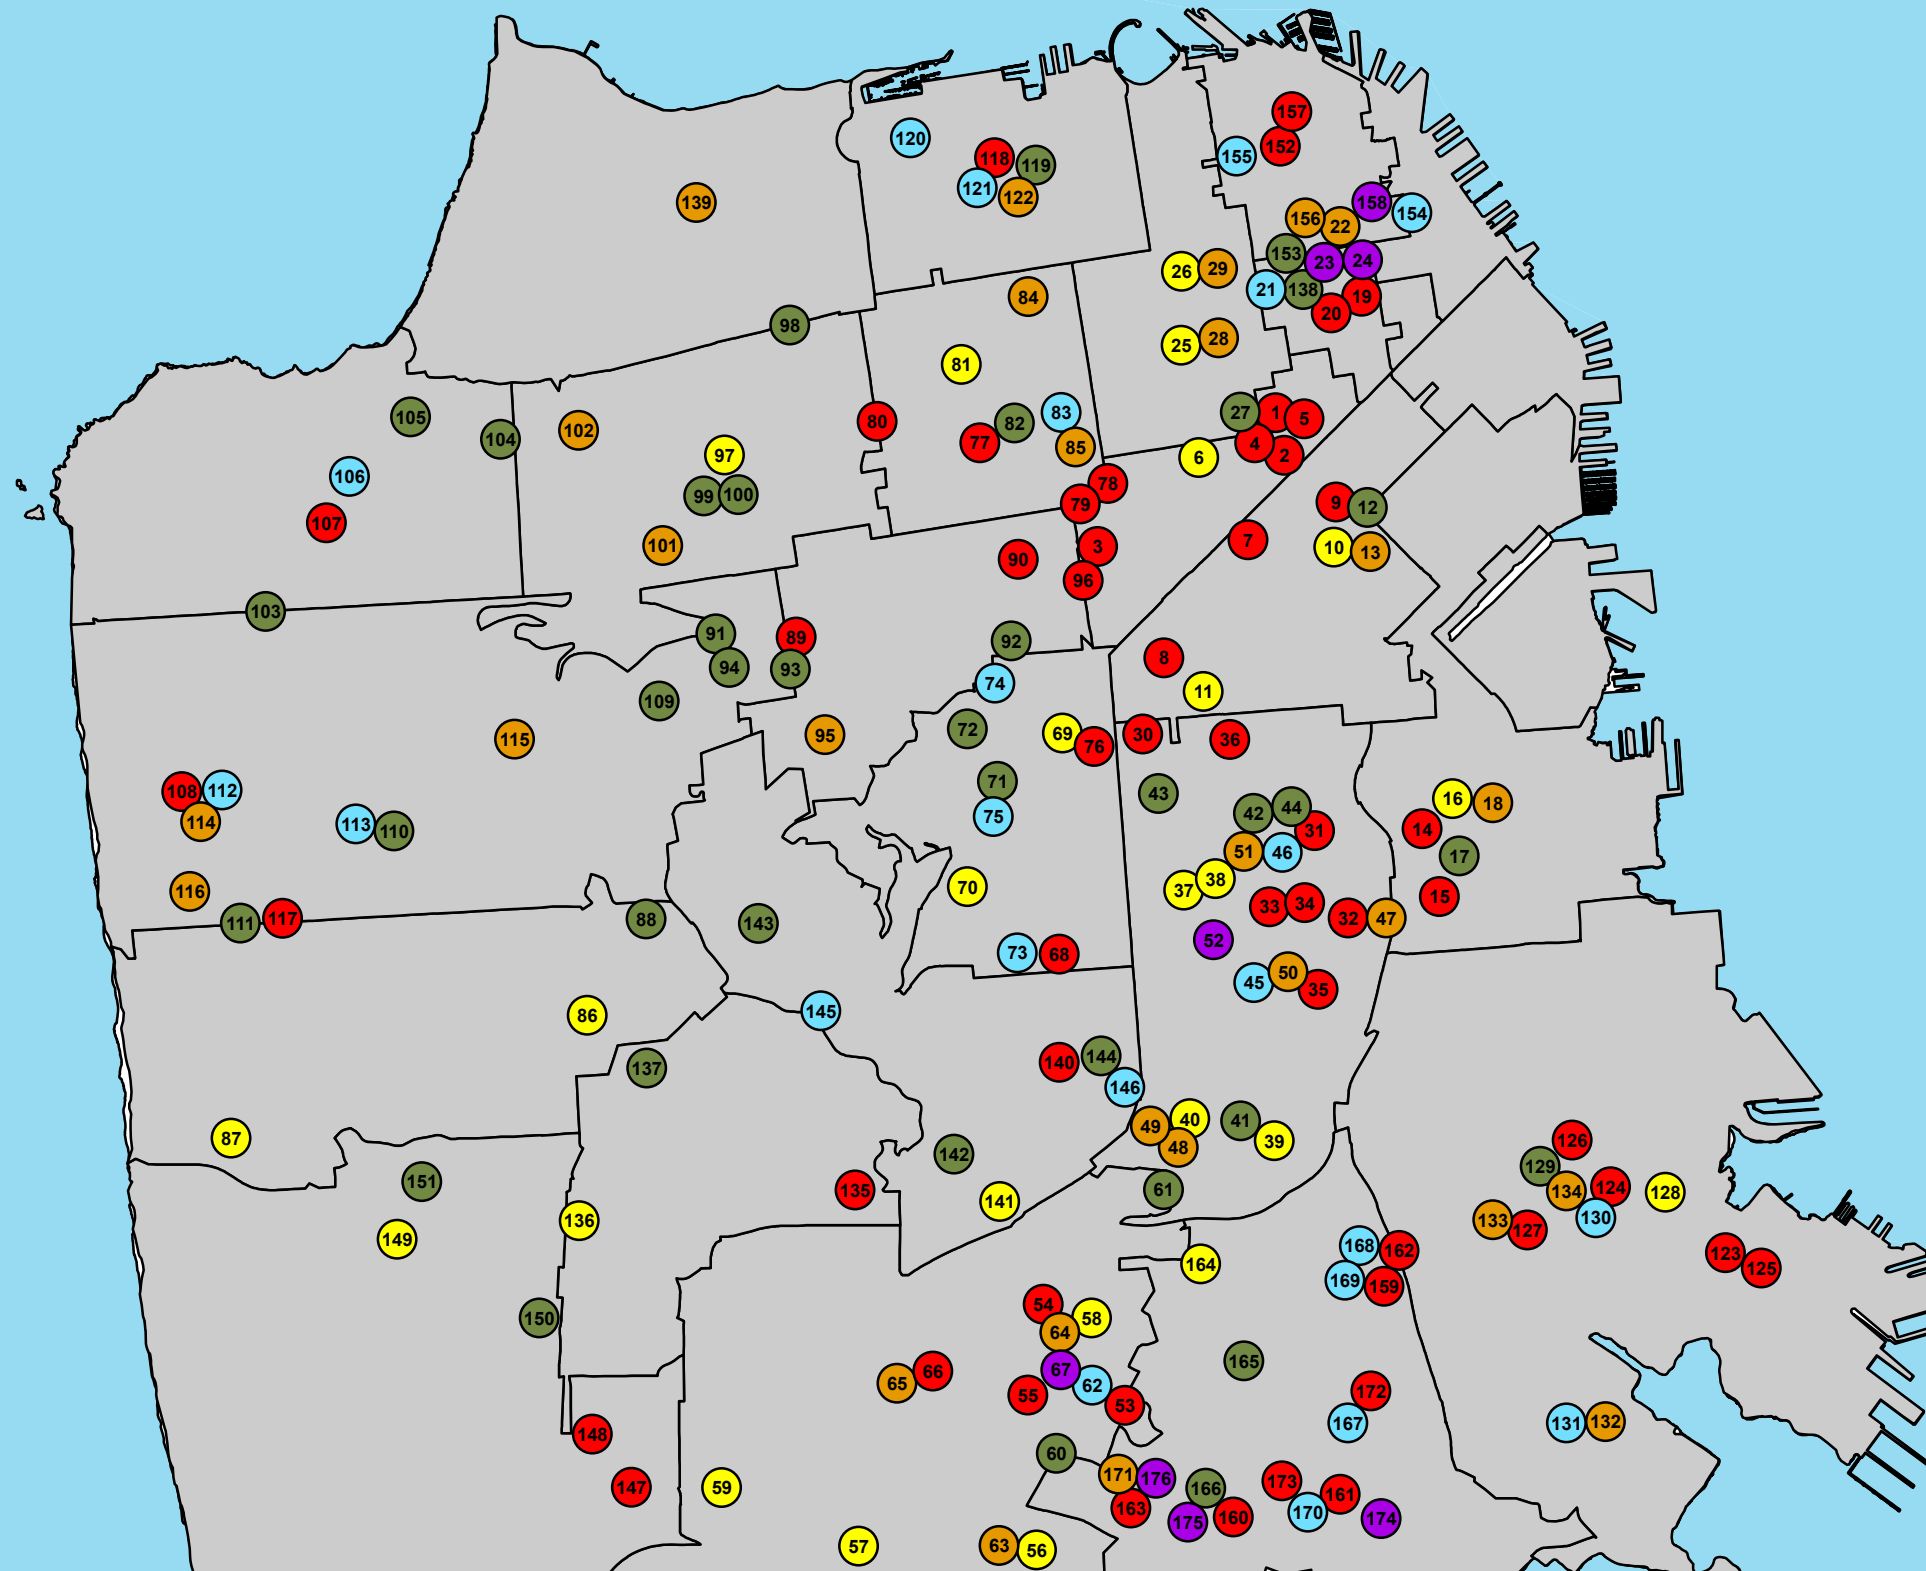

Programs Receiving Public Funds

Legend

Source of Public Funding

- DCYF
- Family Resource Center
- Rec & Park
- SFUSD-EED
- SFUSD-Excel
- SFUSD-Excel with DCYF funds

Zip Codes

List of Programs Receiving Public Funds