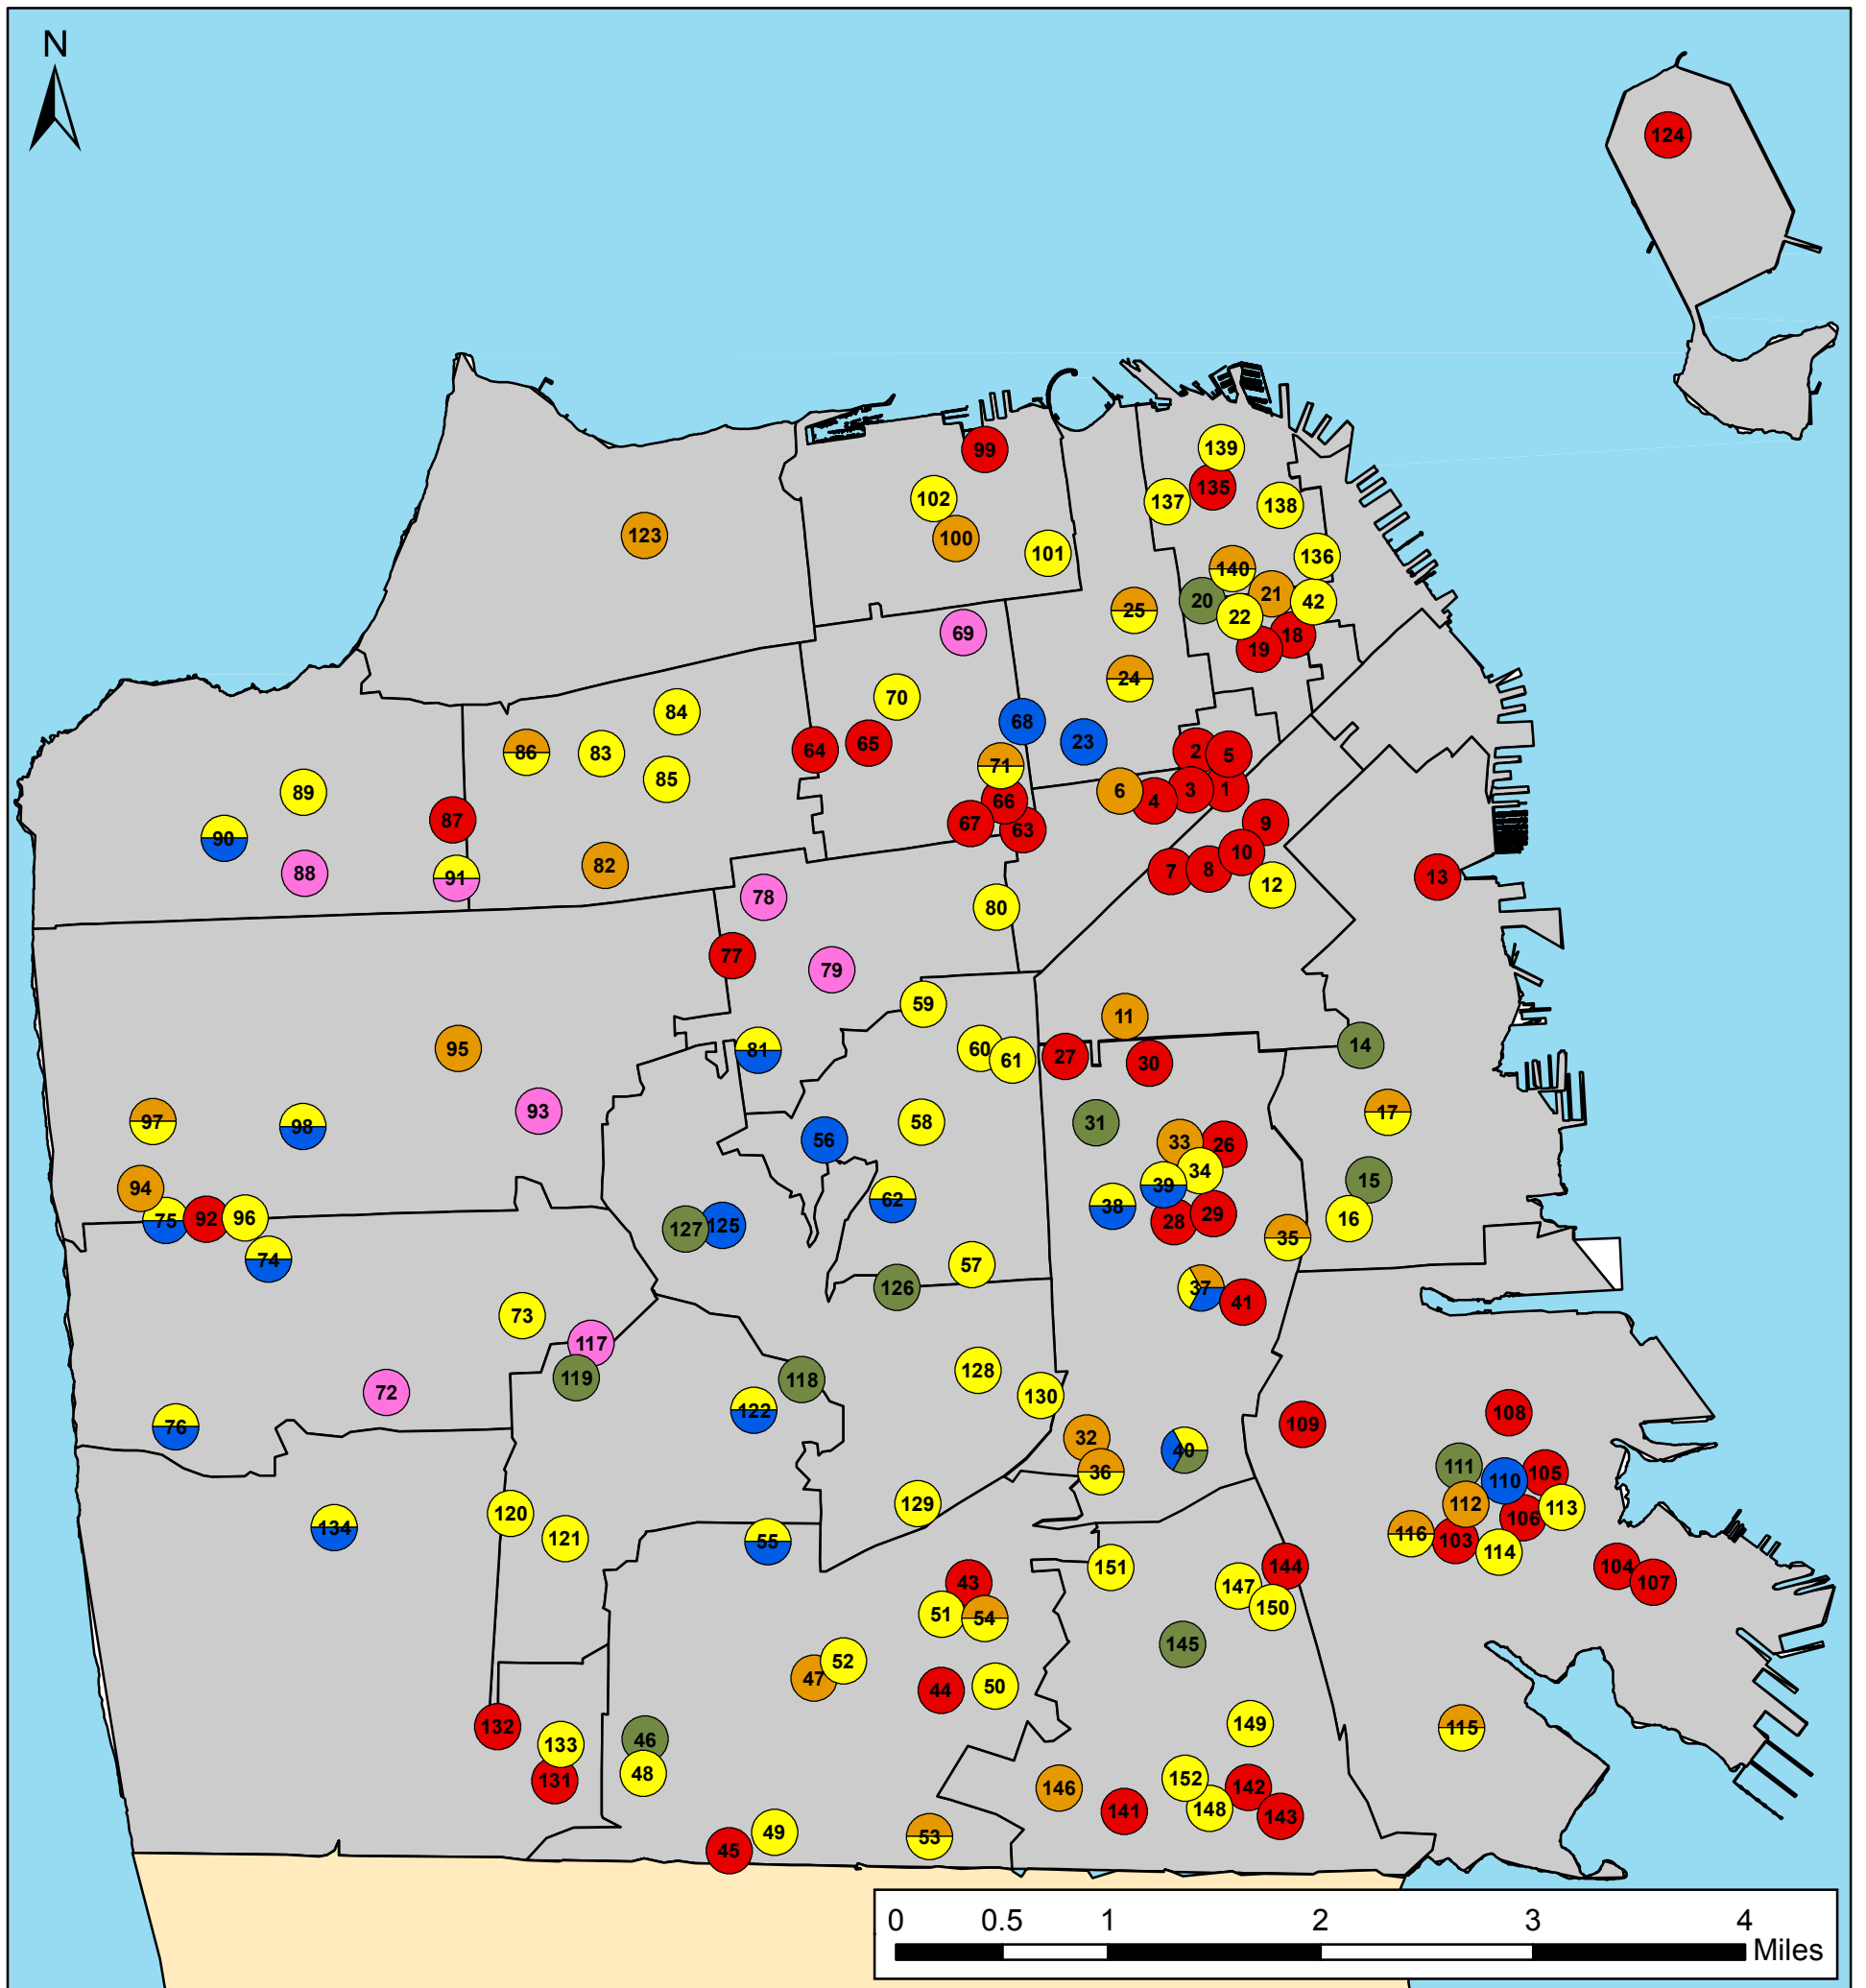

San Francisco's K-8 Afterschool Programs by Program Site, 2013-14

Type of Program

DCYF

SFUSD - EED

SFUSD - ExCEL
with DCYF Funding

Fee Based

Fee Based with
DCYF Scholarship

Rec & Park

Note: If a circle has more than one color, there are multiple programs at that location.

Afterschool programming is defined as an afterschool activity that is available for elementary and middle school-age youth that is offered for at least 2 hours per day for at least 3 days a week during the hours after school on an ongoing basis.